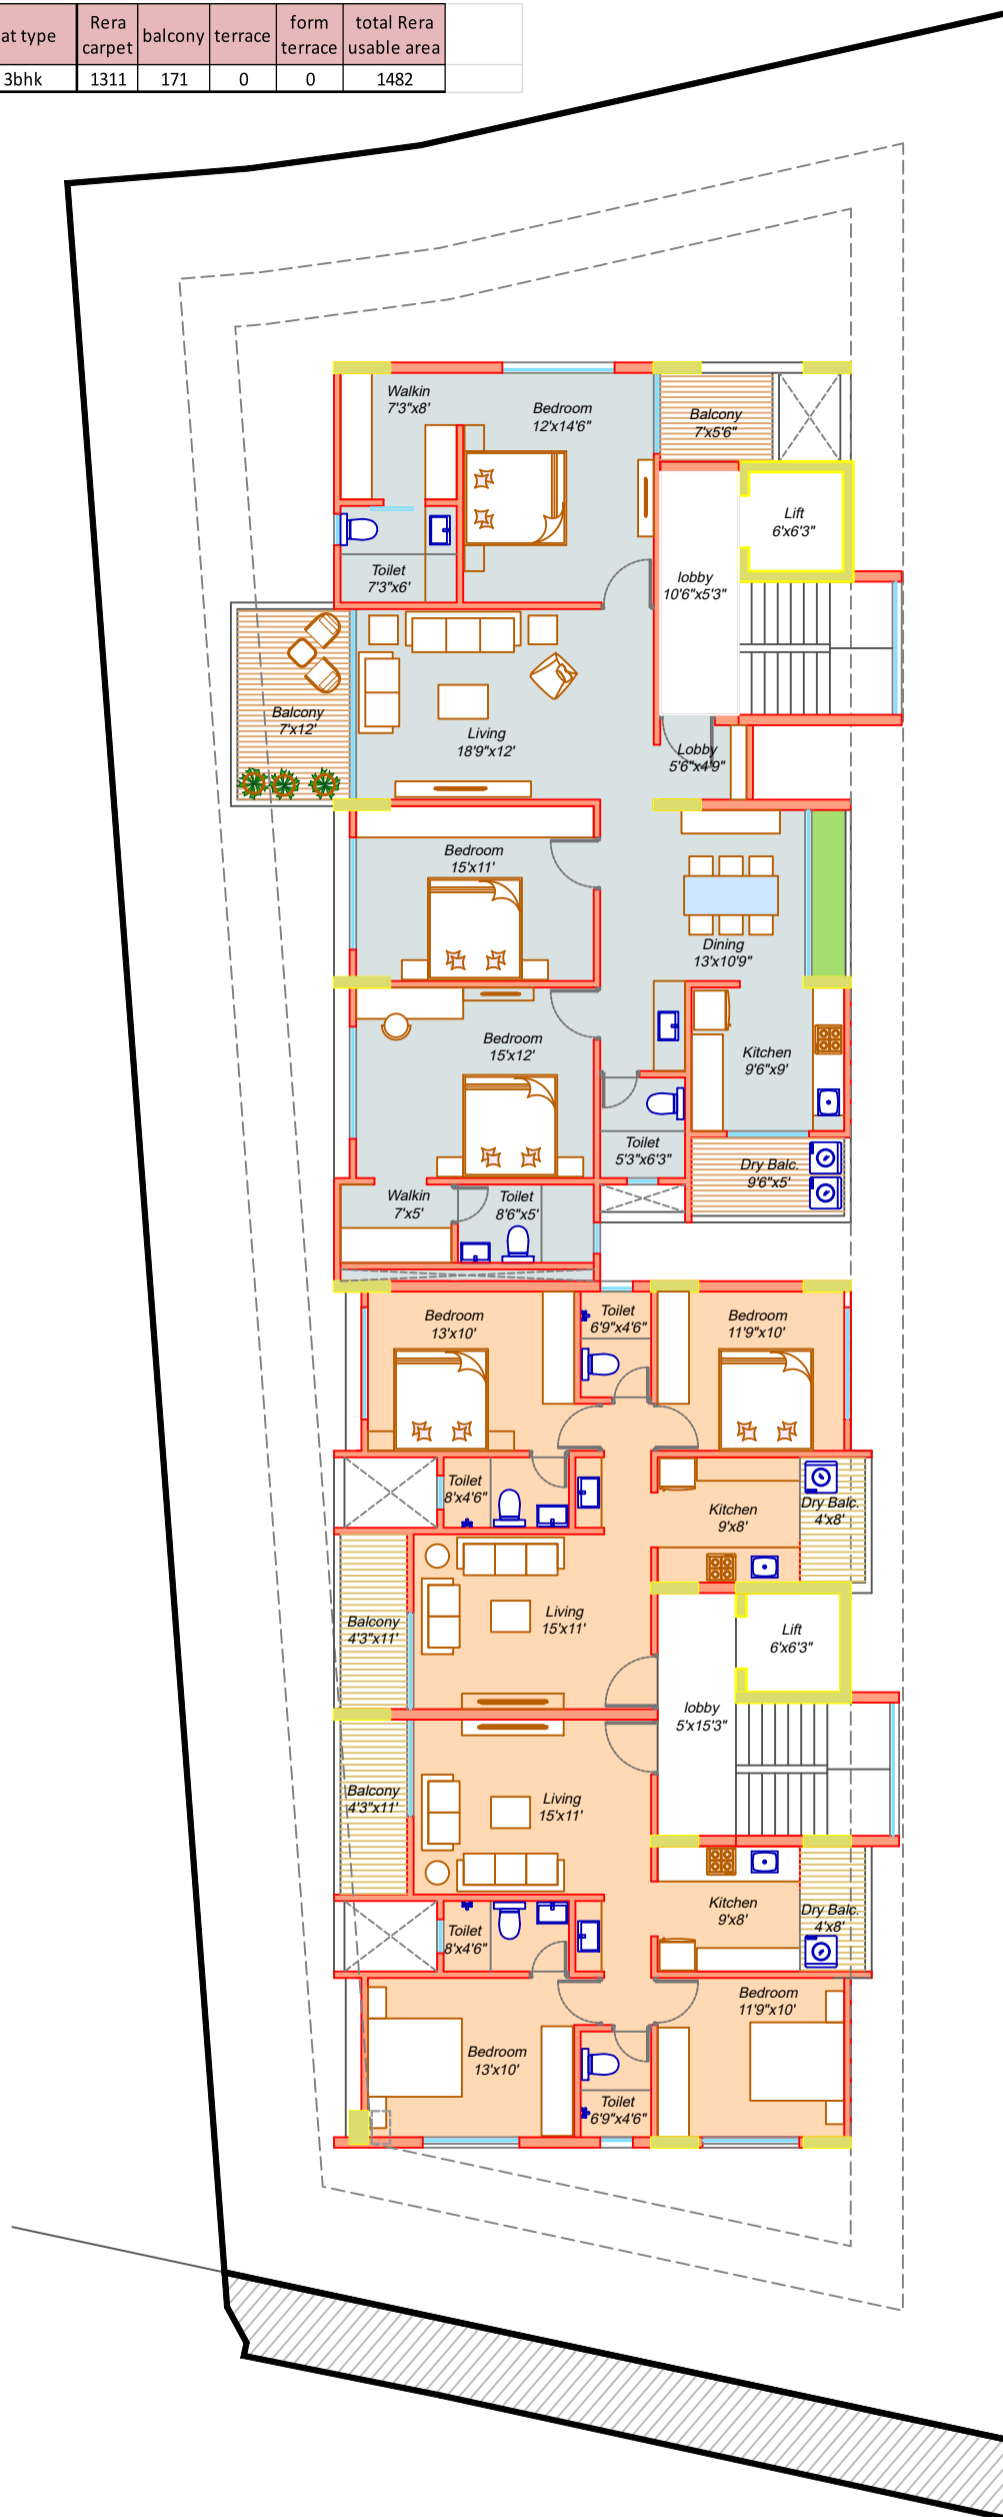

flat type	Rera carpet	balcony	terrace	form terrace	total Rera usable area
3bhk	1311	171	0	0	1482

FIRST TO FIFTH FLOOR PLAN